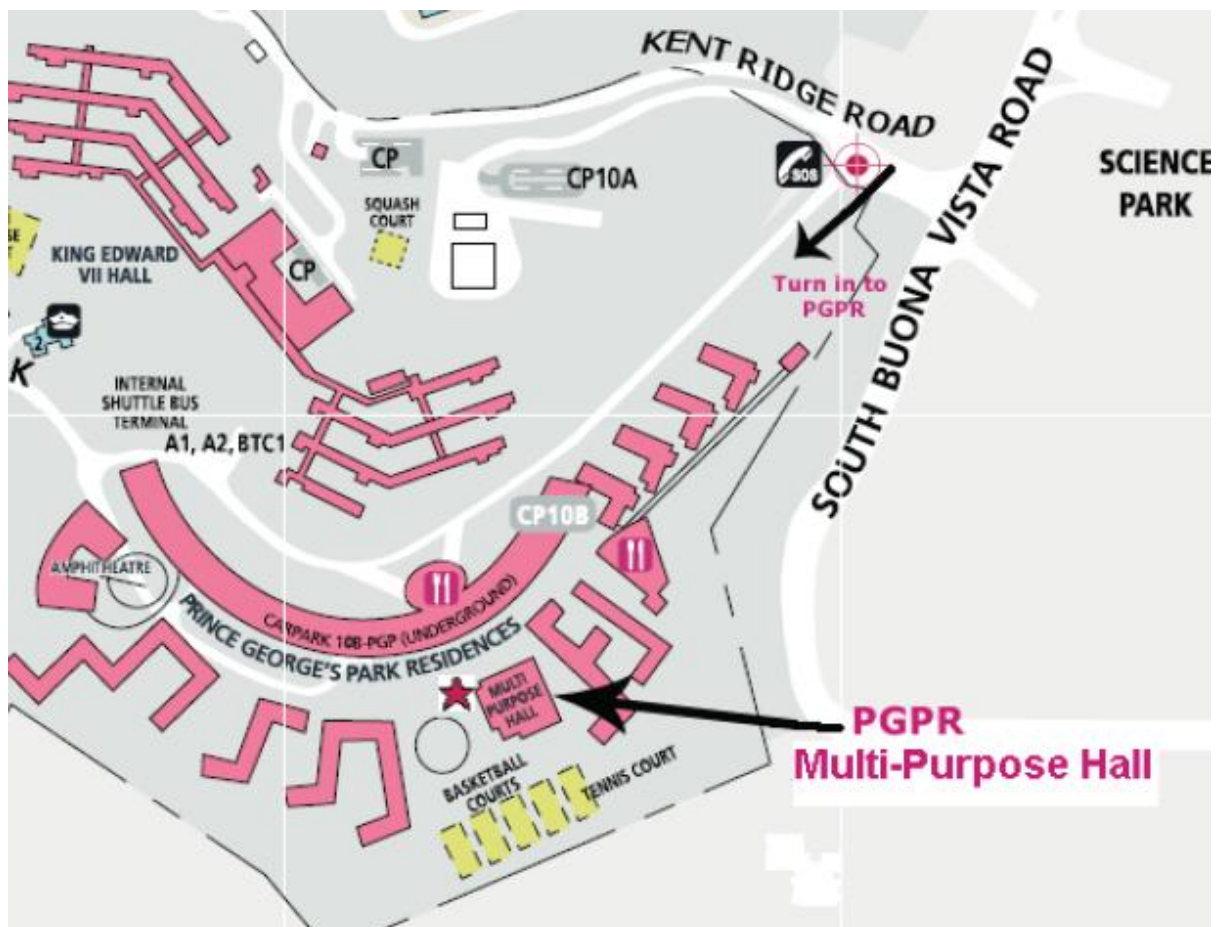

Venue

Prince George's Park Residences (PGPR) Multi-Purpose Hall
National University of Singapore
27 Prince George's Park
Singapore 118425

Map

Travel by public transportation

A.

- Take the MRT and alight at Buona Vista station.
- Pass the overhead bridge and board Bus 95 at the bus stop.
- Alight at the National University Hospital bus stop and cross the road to board the NUS internal shuttle bus A2 to PGPR.

B.

- Take the MRT and alight at Clementi station.
- Board Bus 96 at Clementi Bus Interchange
- Alight at the NUS Computer Center or Opp Yusof Ishak House bus stop and board the NUS internal shuttle bus A2 to PGPR.

Travel by car/taxi

- Drive to the Ayer Rajah Expressway (AYE) towards Jurong.
- Turn off at Exit 8 on to South Buona Vista Road.
- Turn right to Kent Ridge Road and take the first left turn to PGPR.
- Alight at the (semi-circular) front porch of the residence

Car Park Facilities

- You can park at the basement car park of PGP Residences.